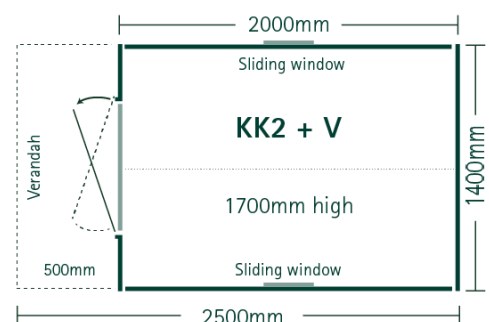

KK2

1.4m wide x 2.0m deep  
1.7m high

RRP \$1625.00

### KIDS CUBBY WITH VERANDAH

- Single Door 590mm x 1150mm
- Colour steel Karaka roof
- 500mm deep verandah and deck

KK1 + VERANDAH

1.4m wide x 2.0 deep  
1.7m high

RRP \$1595.00

- Treated timber ready for you to stain or paint
- Perspex sliding window

KK2 + VERANDAH

1.4m wide x 2.5m deep  
1.7m high

RRP \$1895.00