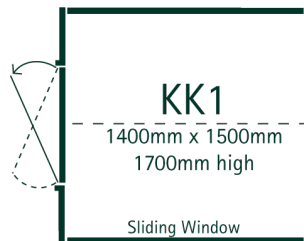

### KIDS CUBBY WITHOUT VERANDAH

- Single Door 590mm x 1150mm
- Colour steel Karaka roof

KK1

1.4m wide x 1.5m deep  
1.7m high

RRP \$1295.00

- Treated timber ready for you to stain or paint
- Perspex sliding window

KK2

1.4m wide x 2.0m deep  
1.7m high

RRP \$1625.00

### KIDS CUBBY WITH VERANDAH

- Single Door 590mm x 1150mm
- Colour steel Karaka roof
- 500mm deep verandah and deck

KK1 + VERANDAH

1.4m wide x 2.0 deep  
1.7m high

RRP \$1595.00

- Treated timber ready for you to stain or paint
- Perspex sliding window