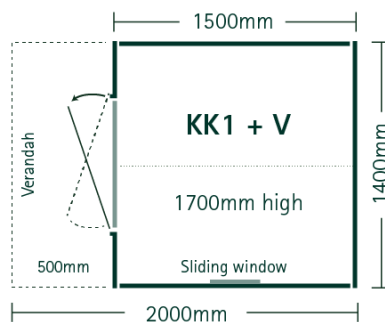

KK2

1.4m wide x 2.0m deep  
1.7m high

RRP \$1625.00

### KIDS CUBBY WITH VERANDAH

- Single Door 590mm x 1150mm
- Colour steel Karaka roof
- 500mm deep verandah and deck

KK1 + VERANDAH

1.4m wide x 2.0 deep  
1.7m high

RRP \$1595.00

- Treated timber ready for you to stain or paint
- Perspex sliding window

KK2 + VERANDAH

1.4m wide x 2.5m deep  
1.7m high

RRP \$1895.00